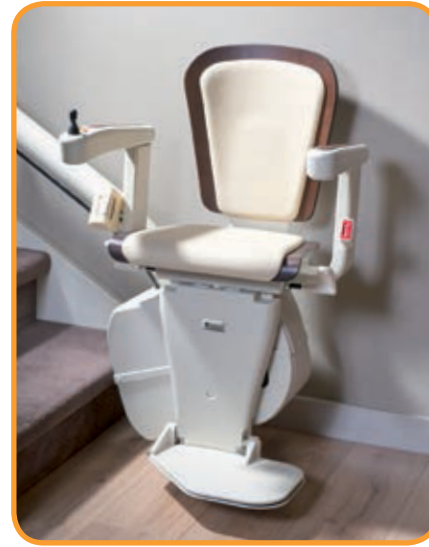

## A seat for every interior

Handicare Stairlifts offers you the choice of different stairlift seats, each of them available in a range of colours. There's plenty of choice, in terms of both comfort and style to suit that of your home. Because convenience can look good too.

### Elegance

The new Elegance seat is lightly padded and offers a harmonious combination of elegant design and sophisticated comfort.

### Alliance

The faux-leather upholstery combined with the wooden framing give the Alliance seat it's luxurious look. Truly a seat that matches every interior.

### Classic

The best-selling Classic seat has an attractive leather grain effect finish. Made from durable, non-slip polyurethane, it is hard wearing and easy to keep clean.